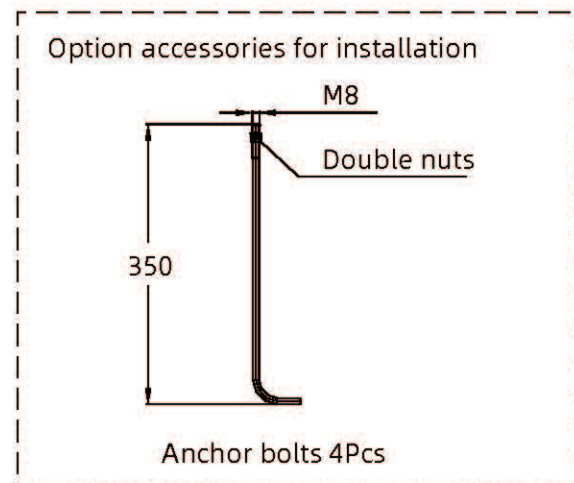

URBAN & RESIDENTIAL STREETS & ROADS

CAR PARKS

SQUARES & PEDESTRIAN AREAS

BIKE & PEDESTRIAN PATHS

SECURITY LIGHTING

Product Specification

Model No.	ZGSM-RBL1-20	ZGSM-RBL1-30	ZGSM-RBL1-40	ZGSM-RBL1-50
LED Qty	36	60	78	96
Nominal Wattage	20W	30W	40W	50W
Luminous Flux	>2600LM	>3900LM	>5200LM	>6500LM
Nominal Voltage	100-240/277VAC, 50/60Hz			
LED	Lumileds 3030			
Driver	INVENTRONICS			
Efficiency	>130LM/W			
PF	≥0.95			
CCT	2700 /3000 /4000 /5000 /5700 /6500K			
CRI	Ra≥70			
Lifespan	100,000hrs at Ta=25deg, L70 /B10			
Lamp Cover Material	Light Diffusion Anti-UV PC			
Base Material	Aluminum Alloy			
Protection Class	CLASS I			
SPD	10KV			
IP	IP65			
IK	IK08			
Working Environment	-40°C ~ +50°C, 10% ~ 90%RH			
Fixture Size (mm)	Φ114 x600	Φ114 x1000	Φ114 x2000	Φ114 x3000
Packing Size (mm)	620 x130 x130	1120 x130 x130	1280 x130 x130(Lamp)	1480 x130 x130(Lamp)
			190 x190 x1010(Base)	190 x190 x1810(Base)
Packing Type	1unit /ctn	1unit /ctn	1unit /2ctns	1unit /2ctns
Net Weight (Kgs)	2.65	3.5	6.0	8.8
Gross Weight (Kgs)	3.0	4.3	7.7	10.7

Lamp

Base

Dimension:

ZGSM-RBL1-20 ZGSM-RBL1-30

Product dimension: mm

ZGSM-RBL1-40 ZGSM-RBL1-50

Product dimension: mm

Unique Design