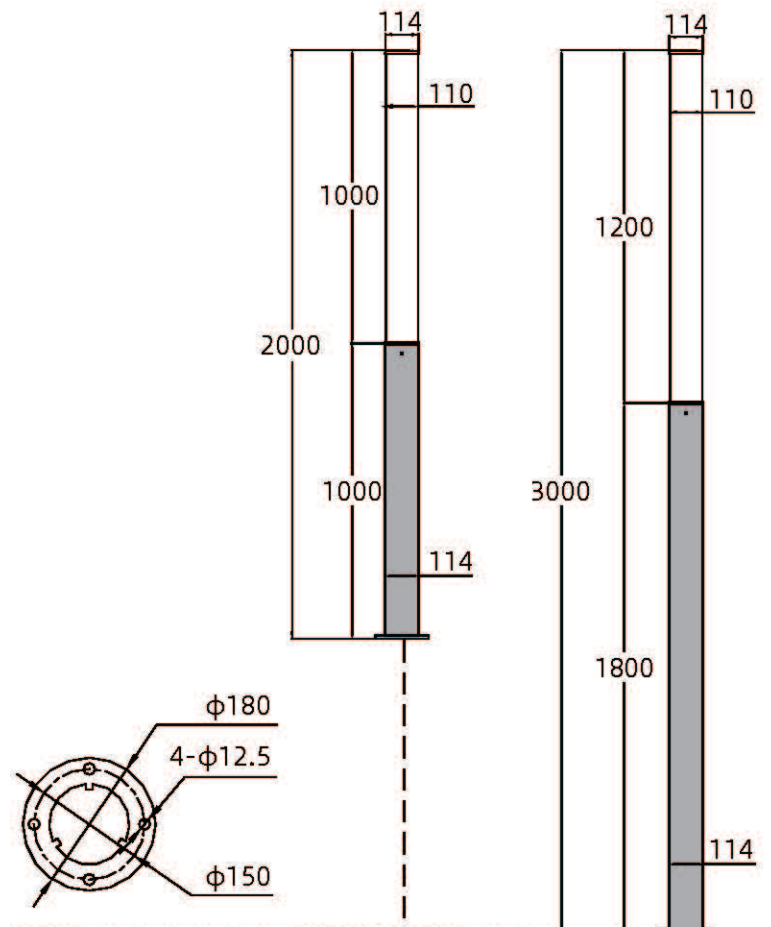

URBAN & RESIDENTIAL STREETS & ROADS

CAR PARKS

SQUARES & PEDESTRIAN AREAS

BIKE & PEDESTRIAN PATHS

SECURITY LIGHTING

Product Specification

Model No.	ZGSM-RBL1-20	ZGSM-RBL1-30	ZGSM-RBL1-40	ZGSM-RBL1-50
LED Qty	36	60	78	96
Nominal Wattage	20W	30W	40W	50W
Luminous Flux	>2600LM	>3900LM	>5200LM	>6500LM
Nominal Voltage	100-240/277VAC, 50/60Hz			
LED	Lumileds 3030			
Driver	INVENTRONICS			
Efficiency	>130LM/W			
PF	≥0.95			
CCT	2700 /3000 /4000 /5000 /5700 /6500K			
CRI	Ra≥70			
Lifespan	100,000hrs at Ta=25deg, L70 /B10			
Lamp Cover Material	Light Diffusion Anti-UV PC			
Base Material	Aluminum Alloy			
Protection Class	CLASS I			
SPD	10KV			
IP	IP65			
IK	IK08			
Working Environment	-40°C ~ +50°C, 10% ~ 90%RH			
Fixture Size (mm)	Φ114 x600	Φ114 x1000	Φ114 x2000	Φ114 x3000
Packing Size (mm)	620 x130 x130	1120 x130 x130	1280 x130 x130(Lamp)	1480 x130 x130(Lamp)
			190 x190 x1010(Base)	190 x190 x1810(Base)
Packing Type	1unit /ctn	1unit /ctn	1unit /2ctns	1unit /2ctns
Net Weight (Kgs)	2.65	3.5	6.0	8.8
Gross Weight (Kgs)	3.0	4.3	7.7	10.7

Lamp

Base

Dimension:

ZGSM-RBL1-20 ZGSM-RBL1-30

Product dimension: mm

ZGSM-RBL1-40 ZGSM-RBL1-50

Product dimension: mm

Unique Design