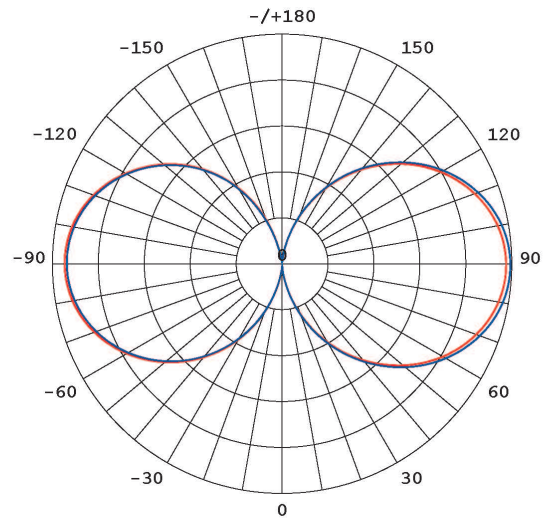

Light Distributions

RBL130001