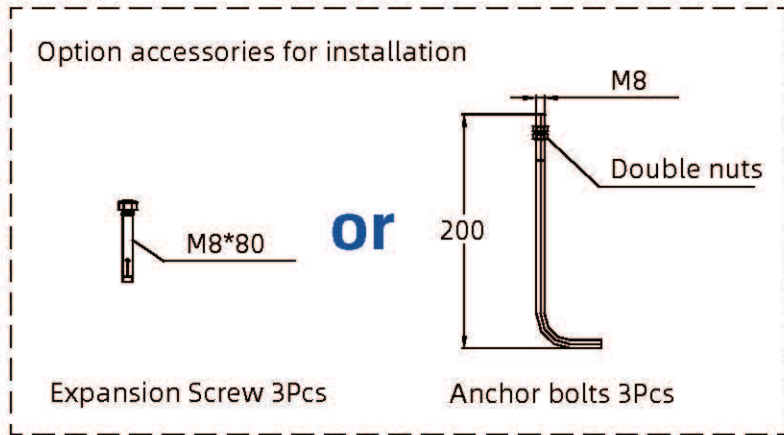

URBAN & RESIDENTIAL STREETS & ROADS

CAR PARKS

SQUARES & PEDESTRIAN AREAS

BIKE & PEDESTRIAN PATHS

SECURITY LIGHTING

Product Specification

Model No.	ZGSM-RBL1-20	ZGSM-RBL1-30	ZGSM-RBL1-40	ZGSM-RBL1-50
LED Qty	36	60	78	96
Nominal Wattage	20W	30W	40W	50W
Luminous Flux	>2600LM	>3900LM	>5200LM	>6500LM
Nominal Voltage	100-240/277VAC, 50/60Hz			
LED	Lumileds 3030			
Driver	INVENTRONICS			
Efficiency	>130LM/W			
PF	≥0.95			
CCT	2700 /3000 /4000 /5000 /5700 /6500K			
CRI	Ra≥70			
Lifespan	100,000hrs at Ta=25deg, L70 /B10			
Lamp Cover Material	Light Diffusion Anti-UV PC			
Base Material	Aluminum Alloy			
Protection Class	CLASS I			
SPD	10KV			
IP	IP65			
IK	IK08			
Working Environment	-40°C ~ +50°C, 10% ~ 90%RH			
Fixture Size (mm)	Φ114 x600	Φ114 x1000	Φ114 x2000	Φ114 x3000
Packing Size (mm)	620 x130 x130	1120 x130 x130	1280 x130 x130(Lamp)	1480 x130 x130(Lamp)
			190 x190 x1010(Base)	190 x190 x1810(Base)
Packing Type	1unit /ctn	1unit /ctn	1unit /2ctns	1unit /2ctns
Net Weight (Kgs)	2.65	3.5	6.0	8.8
Gross Weight (Kgs)	3.0	4.3	7.7	10.7

Lamp

Base

Dimension:

ZGSM-RBL1-20 ZGSM-RBL1-30

Product dimension: mm

ZGSM-RBL1-40 ZGSM-RBL1-50

Product dimension: mm

Unique Design