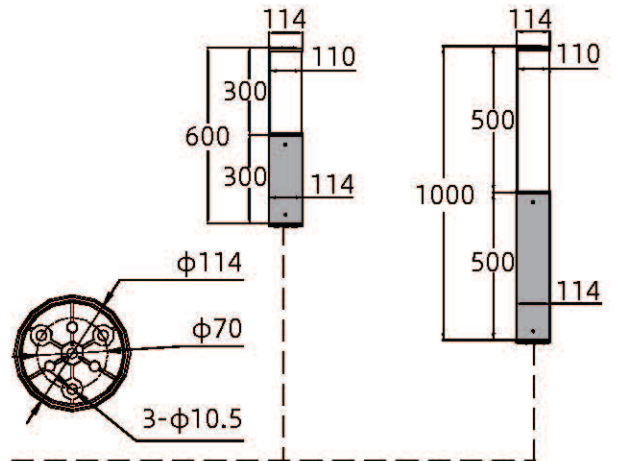

URBAN & RESIDENTIAL STREETS & ROADS

CAR PARKS

SQUARES & PEDESTRIAN AREAS

BIKE & PEDESTRIAN PATHS

SECURITY LIGHTING

Product Specification

Model No.	ZGSM-RBL1-20	ZGSM-RBL1-30	ZGSM-RBL1-40	ZGSM-RBL1-50
LED Qty	36	60	78	96
Nominal Wattage	20W	30W	40W	50W
Luminous Flux	>2600LM	>3900LM	>5200LM	>6500LM
Nominal Voltage	100-240/277VAC, 50/60Hz			
LED	Lumileds 3030			
Driver	INVENTRONICS			
Efficiency	>130LM/W			
PF	≥0.95			
CCT	2700 /3000 /4000 /5000 /5700 /6500K			
CRI	Ra≥70			
Lifespan	100,000hrs at Ta=25deg, L70 /B10			
Lamp Cover Material	Light Diffusion Anti-UV PC			
Base Material	Aluminum Alloy			
Protection Class	CLASS I			
SPD	10KV			
IP	IP65			
IK	IK08			
Working Environment	-40°C ~ +50°C, 10% ~ 90%RH			
Fixture Size (mm)	Φ114 x600	Φ114 x1000	Φ114 x2000	Φ114 x3000
Packing Size (mm)	620 x130 x130	1120 x130 x130	1280 x130 x130(Lamp)	1480 x130 x130(Lamp)
			190 x190 x1010(Base)	190 x190 x1810(Base)
Packing Type	1unit /ctn	1unit /ctn	1unit /2ctns	1unit /2ctns
Net Weight (Kgs)	2.65	3.5	6.0	8.8
Gross Weight (Kgs)	3.0	4.3	7.7	10.7

Lamp

Base

Dimension:

ZGSM-RBL1-20 ZGSM-RBL1-30

Product dimension: mm

ZGSM-RBL1-40 ZGSM-RBL1-50

Product dimension: mm

Unique Design